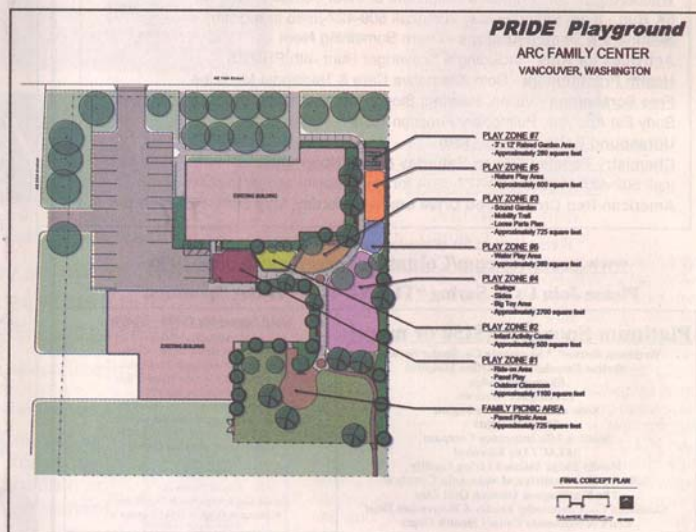

A safe place to play

Jeff Hendricks (center, standing) works with a group of volunteers to install the patio outside of the ARC of Clark County Family Resource Center, Hewlett-Packard, where Jeff works. Hewlett-Packard, where Jeff works, has allowed its employees to use their "leadership training" days to work at the site. They have also had help from volunteers from local churches, as well as juvenile offenders who are working to fulfill court-ordered community service hours.

CONTRIBUTED DESIGN

The ARC Family Center Family Picnic Area and P.R.I.D.E. Playground will include an area for play with a special design for children with disabilities. Countless businesses and individuals have donated funds, time and expertise to the project, however organizers still need to raise approximately \$45,000.